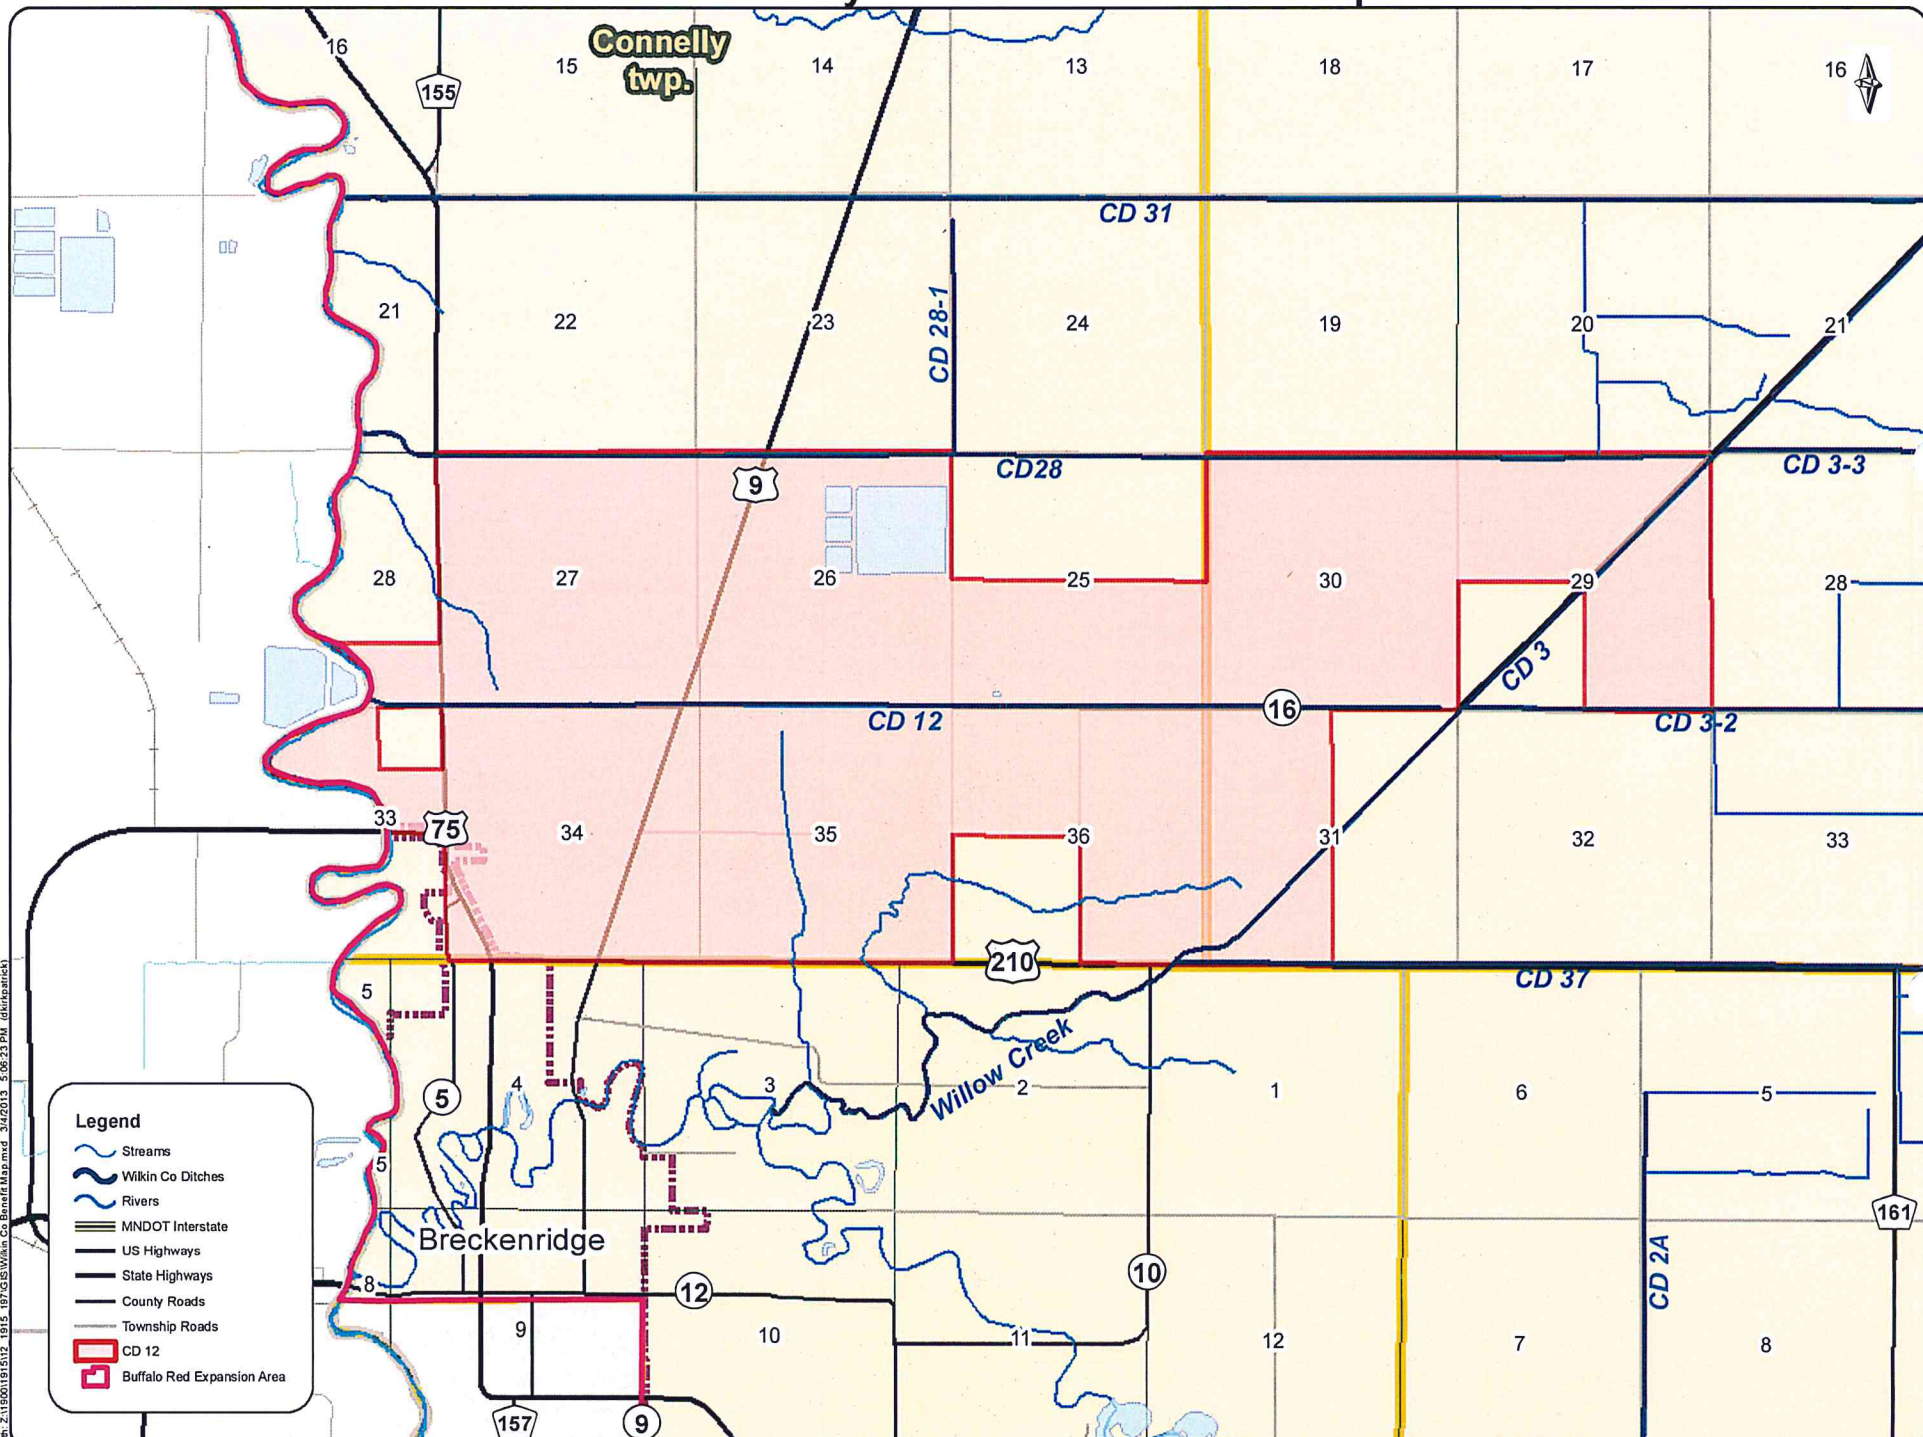

Wilkin County Ditch No. 12 Benefit Map

Connelly
twp.

Legend

- Streams
- Wilkin Co Ditches
- Rivers
- MNDOT Interstate
- US Highways
- State Highways
- County Roads
- Township Roads
- CD 12
- Buffalo Red Expansion Area